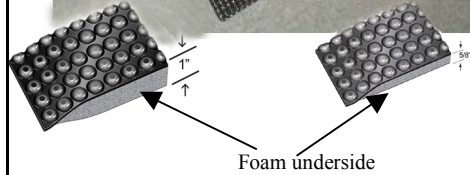

Botron High Quality Type RC **B4723** Relax Comfort anti-fatigue mats and rolls in two thickness 5/8" and 1". The unique molded domed surface provides the simplest and most effective way to reduce worker fatigue. The conductive top surface with a sponge base encourages subtle movement of leg and calf muscles which in turn promotes blood flow. We offer many sizes (see below). When you need to stand on the floor this product provides a static safe anti fatigue work area. Meets ANSI/ESD and EIA-625 ESD standards. Cut mats come with **B9201** floor ground; rolls do not come with grounding hardware. **Disclaimer.** All statements of technical information are believed to be true and are based upon tests we believe to be reliable. The proper use and application for this product must be the responsibility of the user. The statements herein shall have no force or effect.

B4735

Molded Domed surface
5/8" Heavy Duty
1" Super Duty

Molded edges on 4 sides

Molded Domed Anti-Fatigue

Foam underside

Cut mats come with **B9701** floor mat ground
 Runners, must order grounding hardware separately
 Always let mat lay-out for 24-48 hours

B9701

PROPERTIES	SPECIFICATIONS
Material:	Vinyl & Foam
Thickness:	5/8" (HD) & 1"(SD)
RTG:	10 ⁵ -10 ⁶
RTT:	10 ⁵ -10 ⁶
Charge Decay:	<0.01Sec
Texture:	Molded Domed
Color:	Black
Sizes:	2'x3', 3'x5', 3'x25', 3'x75',4'x75'
Testing:	100volts @ 50% relative humidity